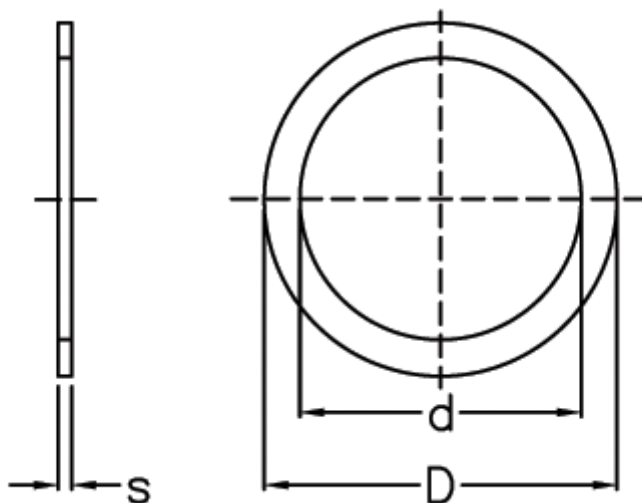

Article number: 0130399

Description: Support washer  
13x19x1,5 DIN 988

## Measures

---

d	= 13
D	= 19
Description	= 13x19x1,5
s	= 1.5
tol	= -0.05
Weight kg/1000	= 1.780